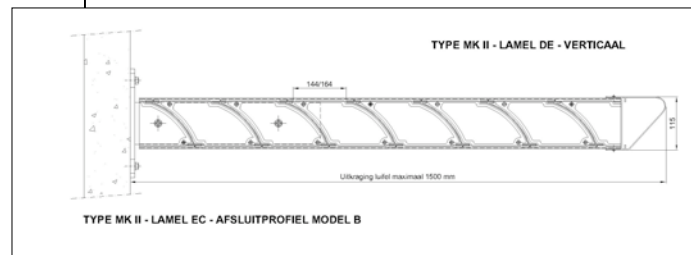

- Fins in between carrier arms
- Slender appearance, height of only 110mm
- Very suitable for round facades
- Choice of H profile (HC) of fin shape (HF)
- Two type of bulk heads: square or bull nose
- Model HF can also be installed vertically

Finally the front of the system must be covered with one of the available fascias. Hunter Douglas offers 2 standard fascia profiles:

- the channel (35 x 115 mm)
- the bull nose (135 x 115 mm)
-

The 110HF panel system can be installed in 2 ways: