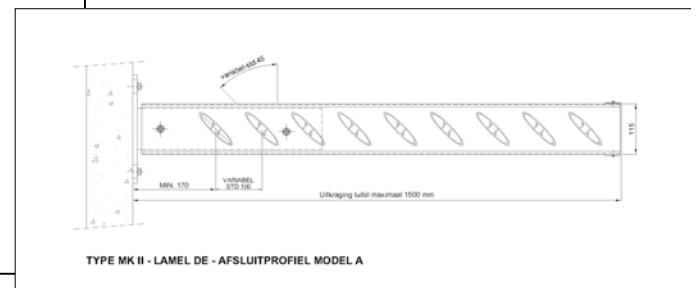

- Fins in between carrier arms
- Slender appearance, height of only 110mm
- Very suitable for round facades
- Choice of H profile (HC) of fin shape (HF)
- Two type of bulk heads: square or bull nose
- Model HF can also be installed vertically

Finally the front of the system must be covered with one of the available fascias. Hunter Douglas offers 2 standard fascia profiles:

- the channel (35 x 115 mm)
- the bull nose (135 x 115 mm)
-

The 110HF panel system can be installed in 2 ways: