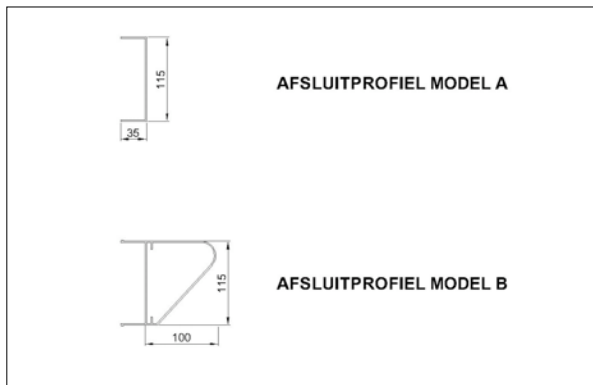

- Fins in between carrier arms
- Slender appearance, height of only 110mm
- Very suitable for round facades
- Choice of H profile (HC) of fin shape (HF)
- Two type of bulk heads: square or bull nose
- Model HF can also be installed vertically