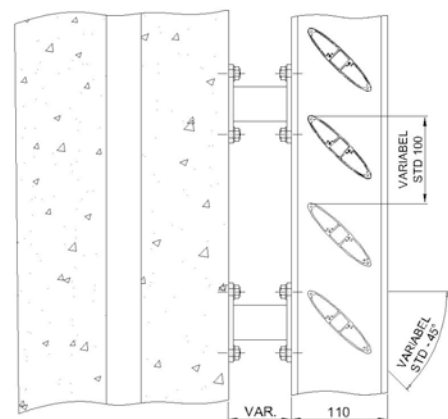

TYPE MK II - LAMEL DE - VERTICAAL