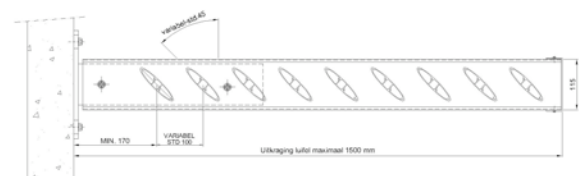

- Fins in between carrier arms
- Slender appearance, height of only 110mm
- Very suitable for round facades
- Choice of H profile (HC) of fin shape (HF)
- Two type of bulk heads: square or bull nose
- Model HF can also be installed vertically

Finally the front of the system must be covered with one of the available fascias. Hunter Douglas offers 2 standard fascia profiles:

- the channel (35 x 115 mm)
- the bull nose (135 x 115 mm)
-

The 110HF panel system can be installed in 2 ways:

- Projected
- Parallel to the facade

TYPE MK II - LAMEL DE - VERTICAAL

TYPE MK II - LAMEL DE - AFSLUITPROFIEL MODEL A

Aerofolds

Aeromig

Aeroscreen

84R/100R

70S/132S