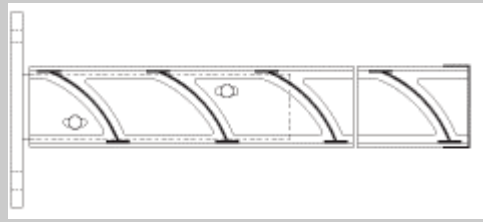

- Fins in between carrier arms
- Slender appearance, height of only 110mm
- Very suitable for round facades
- Choice of H profile (HC) of fin shape (HF)
- Two type of bulk heads: square or bull nose
- Model HF can also be installed vertically

Finally the front of the system must be covered with one of the available fascias. Hunter Douglas offers 2 standard fascia profiles:

- the channel (35 x 115 mm)
- the bull nose (135 x 115 mm)
-

The 110HF panel system can be installed in 2 ways: